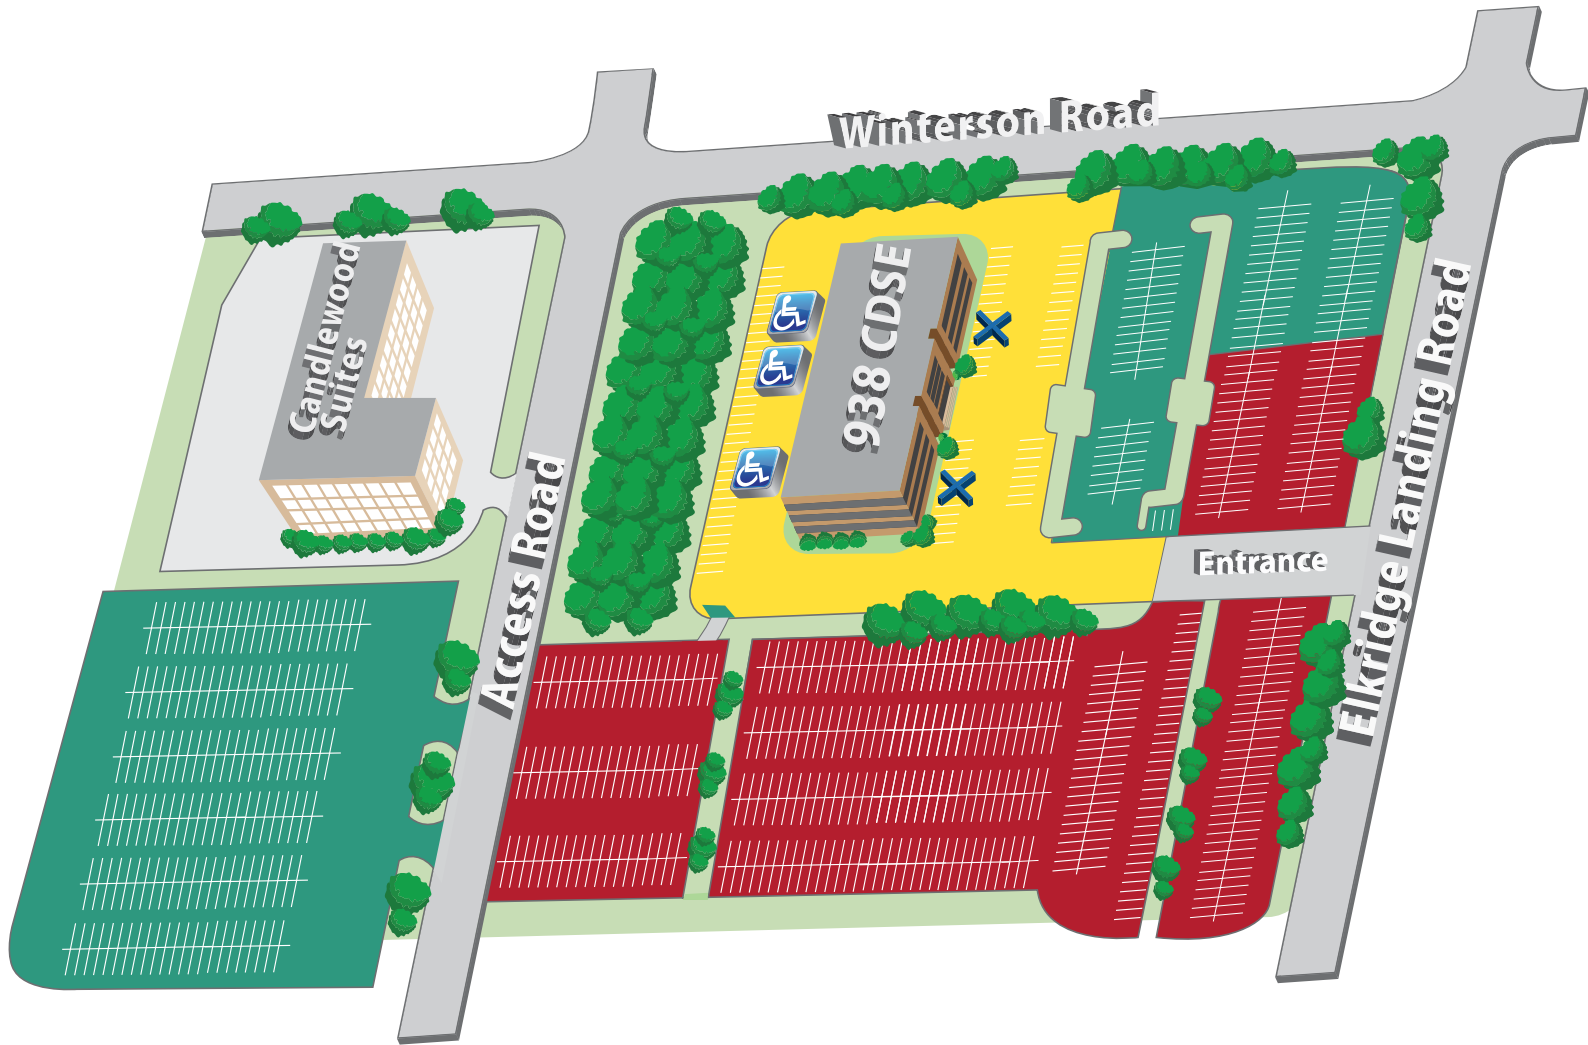

CDSE Parking Map

938 Elkridge Landing Road | Linthicum, MD 21090

KEY

- Reserved Parking
- Student Parking
- Handicapped Parking
- Employee Parking
- No Parking Permitted