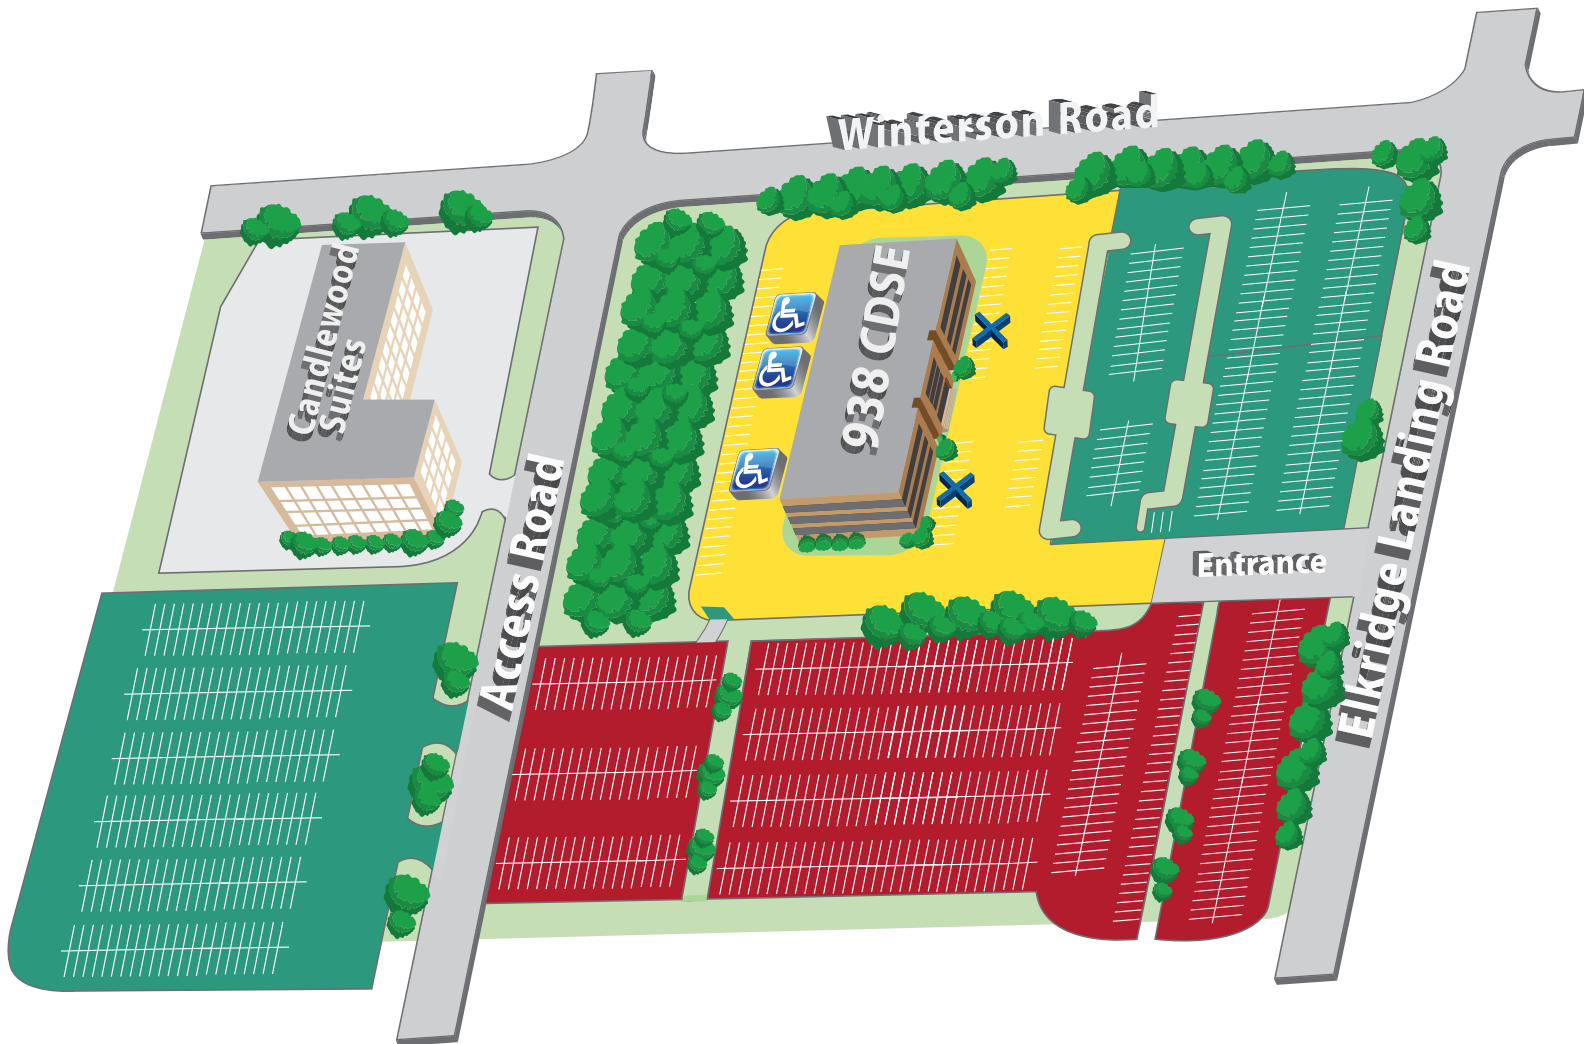

# CDSE Parking Map

938 Elkridge Landing Road | Linthicum, MD 21090

## KEY

- Reserved Parking
- Student Parking
- Handicapped Parking
- Employee Parking
- No Parking Permitted

**Note: This diagram displays parking for April - October.**

[Return to Table of Contents](#)